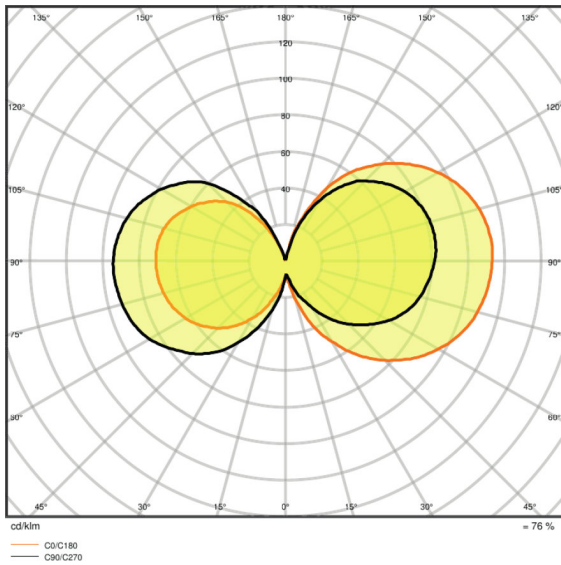

Light Distribution

LDC typ polar

LOGISTICAL DATA

Product code	Packaging unit (Pieces/Unit)	Dimensions (length x width x height)	Gross weight	Volume
4058075267220	Folding carton box 1	64 mm x 64 mm x 131 mm	46.00 g	0.54 dm³
4058075267237	Shipping carton box 10	332 mm x 138 mm x 147 mm	614.00 g	6.73 dm³

The mentioned product code describes the smallest quantity unit which can be ordered. One shipping unit can contain one or more single products. When placing an order, for the quantity please enter single or multiples of a shipping unit.

DISCLAIMER

Subject to change without notice. Errors and omission excepted. Always make sure to use the most recent release.